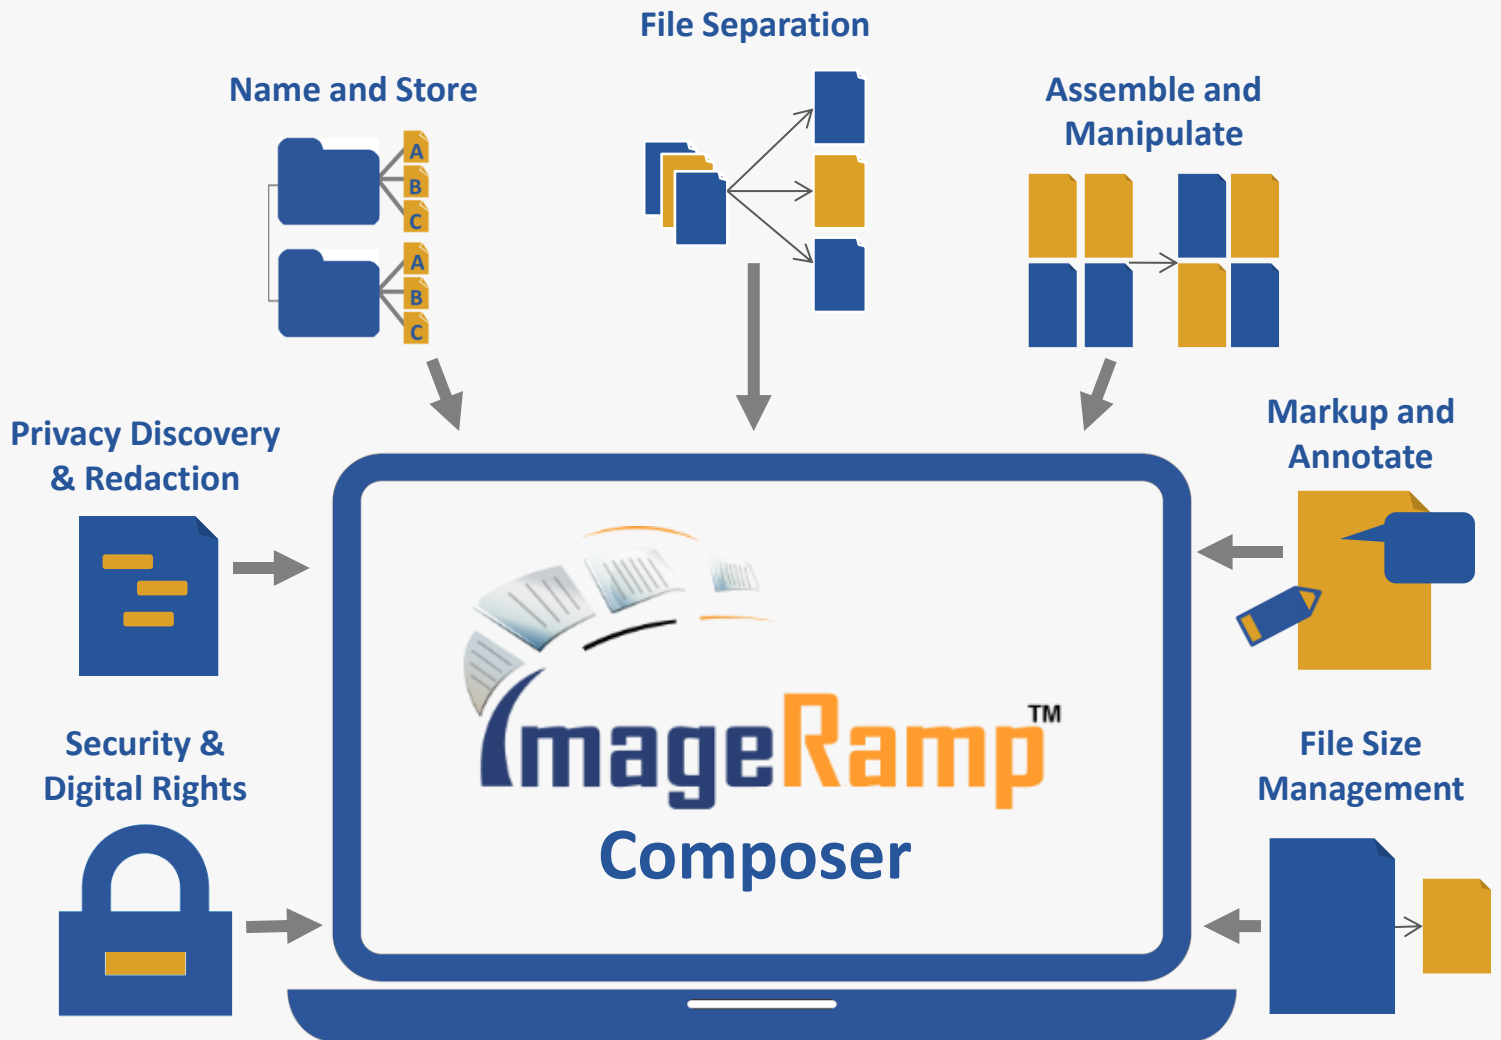

Simply and Intuitively Create, Secure, and Deliver PDF Files

Save Time and Secure your Document Assets

*Consolidate your scanned and electronic documents into
secure and protected digital assets.*

ImageRamp Composer provides a simple and intuitive tool for everyday document needs. Easily import PDF, Image, and Word documents into an easy-to-use environment to securely annotate, redact, encrypt and arrange your documents. Manipulation based on barcodes adds additional advanced automation of your needed tasks. Desktop or mobile platform implementations in network and cloud environments available.

ImageRamp Composer, a Simple and Intuitive Tool for Everyday Document Needs

Turning your Digital Document Streams Into Secure Content

Name and Store

Automated file naming and routing saves time, money and frustration. Naming of the files and folders can be based on barcode information, OCR-mined text or system data. Files can be local or cloud-based.

File Separation

Separate your files using common barcodes or other unique designators and preview the results in ImageRamp Composer. Once approved, you can easily save your files based on separation and naming rules extracted from your documents.

Scanner Integration

Easily integrate with desktop scanning applications like Fujitsu ScanSnap Manager. Realize seamless integration that simplifies the use of ImageRamp Composer in your document workflow.